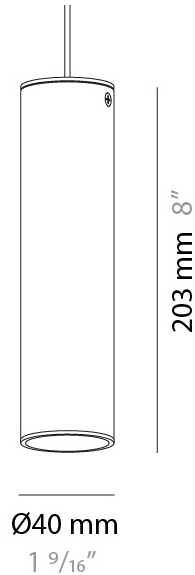

HAUL TRACK

D96070-

base number   Finish
Options

1. To build a product code in our configurator select the specify button on the base model # product page
2. To build a manual product code on this datasheet choose from the options listed below in blue font and add the suffix to the base model #

GENERAL

Series: Haul _____
Brand: Milan _____
Division: Design _____
Mounting Type: Track _____
Mounting Location: Ceiling _____
Subcategory: Spots _____

PHYSICAL

Shape: Cylinder _____
Diameter (mm): 40 _____
Diameter (in): 1 ⁹/₁₆ _____
Height (mm): 203 _____
Height (in): 8 _____
Max. Overall Height (mm): 1300 _____
Max. Overall Height (in): 51 ³/₁₆ _____
Light Distribution: Direct _____
Fixture Finish: MWL / MBQ _____
Fixture Material: Extruded Aluminum _____

ELECTRICAL

Lamp Type: LED _____
Input Wattage (W): 5 _____
Dimming: Electronic Low Voltage Dimming _____
Input Voltage (V): 120Vac Direct Line _____

LED

Number of LEDs: 1 _____
Color Temperature (°K): 3000 _____
Max. Delivered Lumen (lm): 500 _____
CRI: >90 CRI _____
Lamp Life (hrs): 50000 _____

OPTICAL

Reflector°: 35 _____
Beam Angle: 35 _____

RATINGS AND CERTIFICATIONS

Certified By: Certified for North American Standards _____
IP rating: IP20 _____