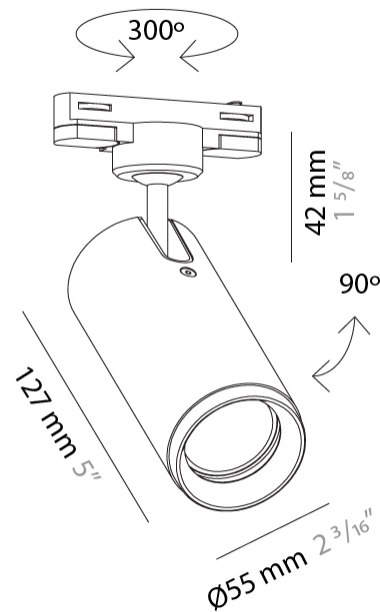

PROJECT	_____
TYPE	_____
SPECIFIER	_____
QUANTITY	_____
DATE	_____

HAUL TRACK

D96073-

base number   Finish
Options

1. To build a product code in our configurator select the specify button on the base model # product page
2. To build a manual product code on this datasheet choose from the options listed below in blue font and add the suffix to the base model #

GENERAL

Series: Haul
Brand: Milan
Division: Design
Mounting Type: Track
Mounting Location: Ceiling
Subcategory: Spots

PHYSICAL

Shape: Cylinder
Diameter (mm): 55
Diameter (in): 2 ³/₁₆
Height (mm): 203
Height (in): 8
Max. Overall Height (mm): 1300
Max. Overall Height (in): 51 ³/₁₆
Light Distribution: Direct
Fixture Finish: [MWL / MBQ](#)
Fixture Material: Extruded Aluminum

ELECTRICAL

Lamp Type: LED
Input Wattage (W): 7
Dimming: Electronic Low Voltage Dimming
Input Voltage (V): 120Vac Direct Line

LED

Number of LEDs: 1
Color Temperature (°K): 3000
Max. Delivered Lumen (lm): 665
CRI: >90 CRI
Lamp Life (hrs): 50000

OPTICAL

Reflector°: 35
Beam Angle: 35

RATINGS AND CERTIFICATIONS

Certified By: Certified for North American Standards
IP rating: IP20