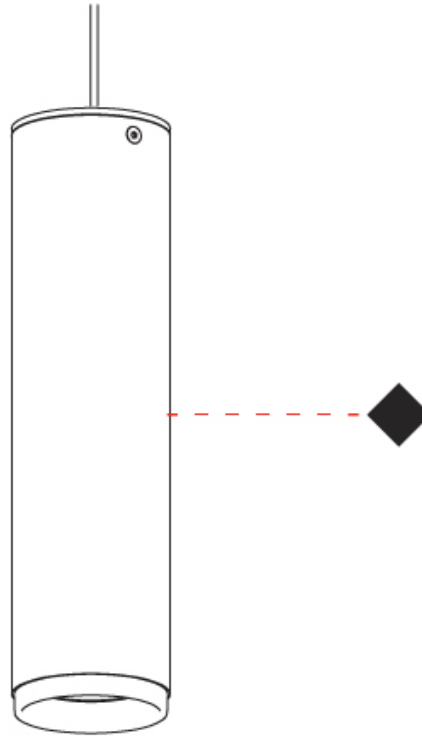

HAUL TRACK

D96071-

PROJECT

TYPE

SPECIFIER

QUANTITY

DATE